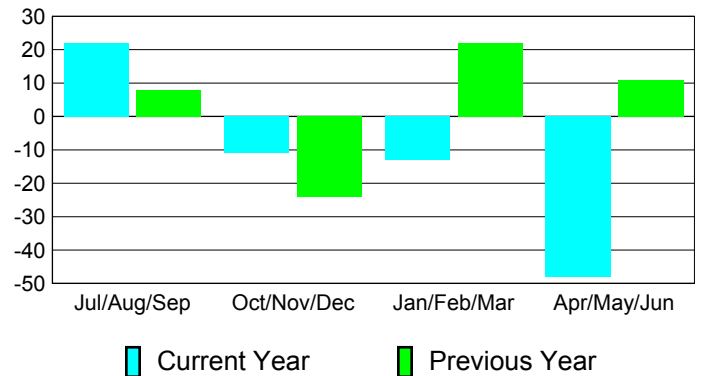

**Membership Results
2010-2011**

**Membership
2009-2010**

Month	Net Memb Goal	Actual New Memb	Actual Dropped Memb	Gain/Loss of Memb	Gain/Loss of Memb
Jul/Aug/Sep	-2	50	-28	22	8
Oct/Nov/Dec	9	42	-53	-11	-24
Jan/Feb/Mar	45	34	-47	-13	22
Apr/May/June	-12	39	-87	-48	11
Totals	40	165	-215	-50	17

Membership Results 2010-2011

Goal, New, Dropped, Gain/Loss

Comparison of Membership Gain/Loss

Current Year Compared to the Previous Year

Gender Comparison 2010-2011

Jul/Aug/Sep

Oct/Nov/Dec

Jan/Feb/Mar

Apr/May/June

Male

Female