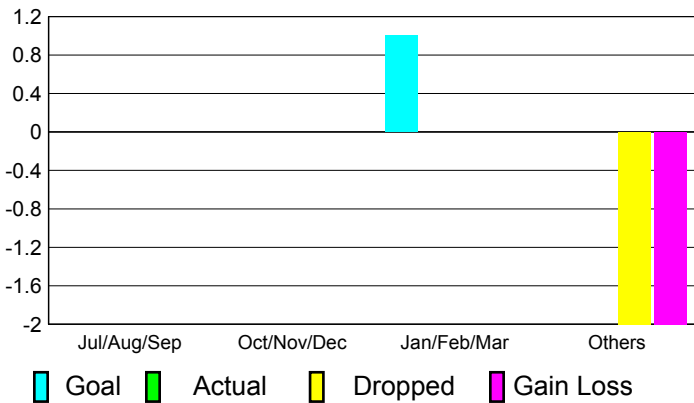

2010-2011 GMT Reports for District (or Undistricted) **District 201V3**

GMT: **JOHN ROWLAND MC ATEE**

Location: **AUSTRALIA**

GMT CA: **7**

CLUBS

**Club Results
2010-2011**

**Clubs
2009-2010**

Month	New Club Goal	Actual New Clubs	Actual Dropped Clubs	Gain/Loss of Clubs	Gain/Loss of Clubs
Jul/Aug/Sep	0	0	0	0	1
Oct/Nov/Dec	0	0	0	0	0
Jan/Feb/Mar	1	0	0	0	1
Apr/May/June	0	0	-2	-2	0
Totals	1	0	-2	-2	2

Club Results 2010-2011

Goal, New, Dropped, Gain/Loss

Comparison of Club Gain/Loss

Current Year Compared to the Previous Year

YTD Status Quo Clubs 2010-2011

Status Quo Clubs Compared to Status Quo Members

MEMBERSHIP

**Membership Results
2010-2011**

**Membership
2009-2010**

Month	Net Memb Goal	Actual New Memb	Actual Dropped Memb	Gain/Loss of Memb	Gain/Loss of Memb
Jul/Aug/Sep	-2	50	-28	22	8
Oct/Nov/Dec	9	42	-53	-11	-24
Jan/Feb/Mar	45	34	-47	-13	22
Apr/May/June	-12	39	-87	-48	11
Totals	40	165	-215	-50	17