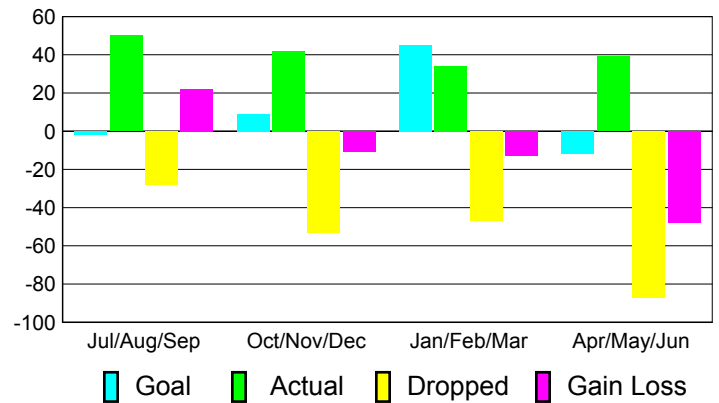

Membership Results 2010-2011

Goal, New, Dropped, Gain/Loss

Comparison of Membership Gain/Loss

Current Year Compared to the Previous Year