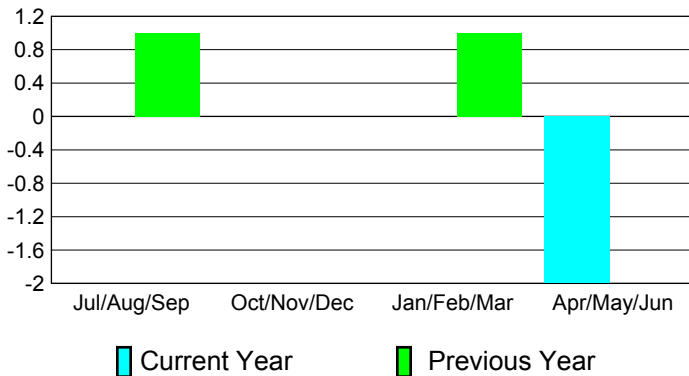

Club Results 2010-2011

Goal, New, Dropped, Gain/Loss

Comparison of Club Gain/Loss

Current Year Compared to the Previous Year

YTD Status Quo Clubs 2010-2011

Status Quo Clubs Compared to Status Quo Members

MEMBERSHIP